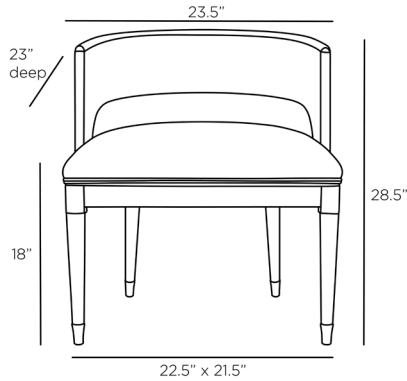

ARTERIOS

SWANSON DINING CHAIR

6243

H: 28.5 IN, W: 23.5 IN, D: 23 IN

Natural Linen

Contract Recommendations: Adding a lacquer coating provides additional pro-

Dark, rich, ebony-stained mango wood offers dramatic contrast to this dining chair with its natural linen-upholstered seat cushion and antique brass detailing. As comfortable as it is beautiful, this updated barrel chair lends sculptural sophistication to any space.

APPEARANCE

Material	Brass, Linen, Wood
Material Type	Mango
Finish	Antique Brass, Ebony, Natural
Finish Will Vary	true
Top Coat/Sealant	false

DIMENSIONS

Arm	H: 26 IN, W: 1 IN, D: 10 IN
Foot Print	W: 22.5 IN, D: 21.5 IN
Leg Height	12 IN
Seat Back Height	11.5 IN
Seat	W: 21 IN, D: 20.5 IN
Seat Height	18 IN
Seat	W: 21 IN, D: 20.5 IN
Yardage To Reupholster	1

SHIPPING

Product Weight	18.5 LBS
Gross Weight 1	24.25 LBS
Shipping Box 1	H: 32 IN, L: 27 IN, W: 24 IN

ADDITIONAL INFO

Leg Or Foot Application	Glide
Fabric Compliancy	NFPA-260, TB117-2013
Fabric Cleaning Code	S - DRY CLEAN ONLY
Fabric Content	100% LINEN
Fabric Rub Count	5,000
Foam Compliancy	UK COMPLIANT, TB117-2013, NFPA-260